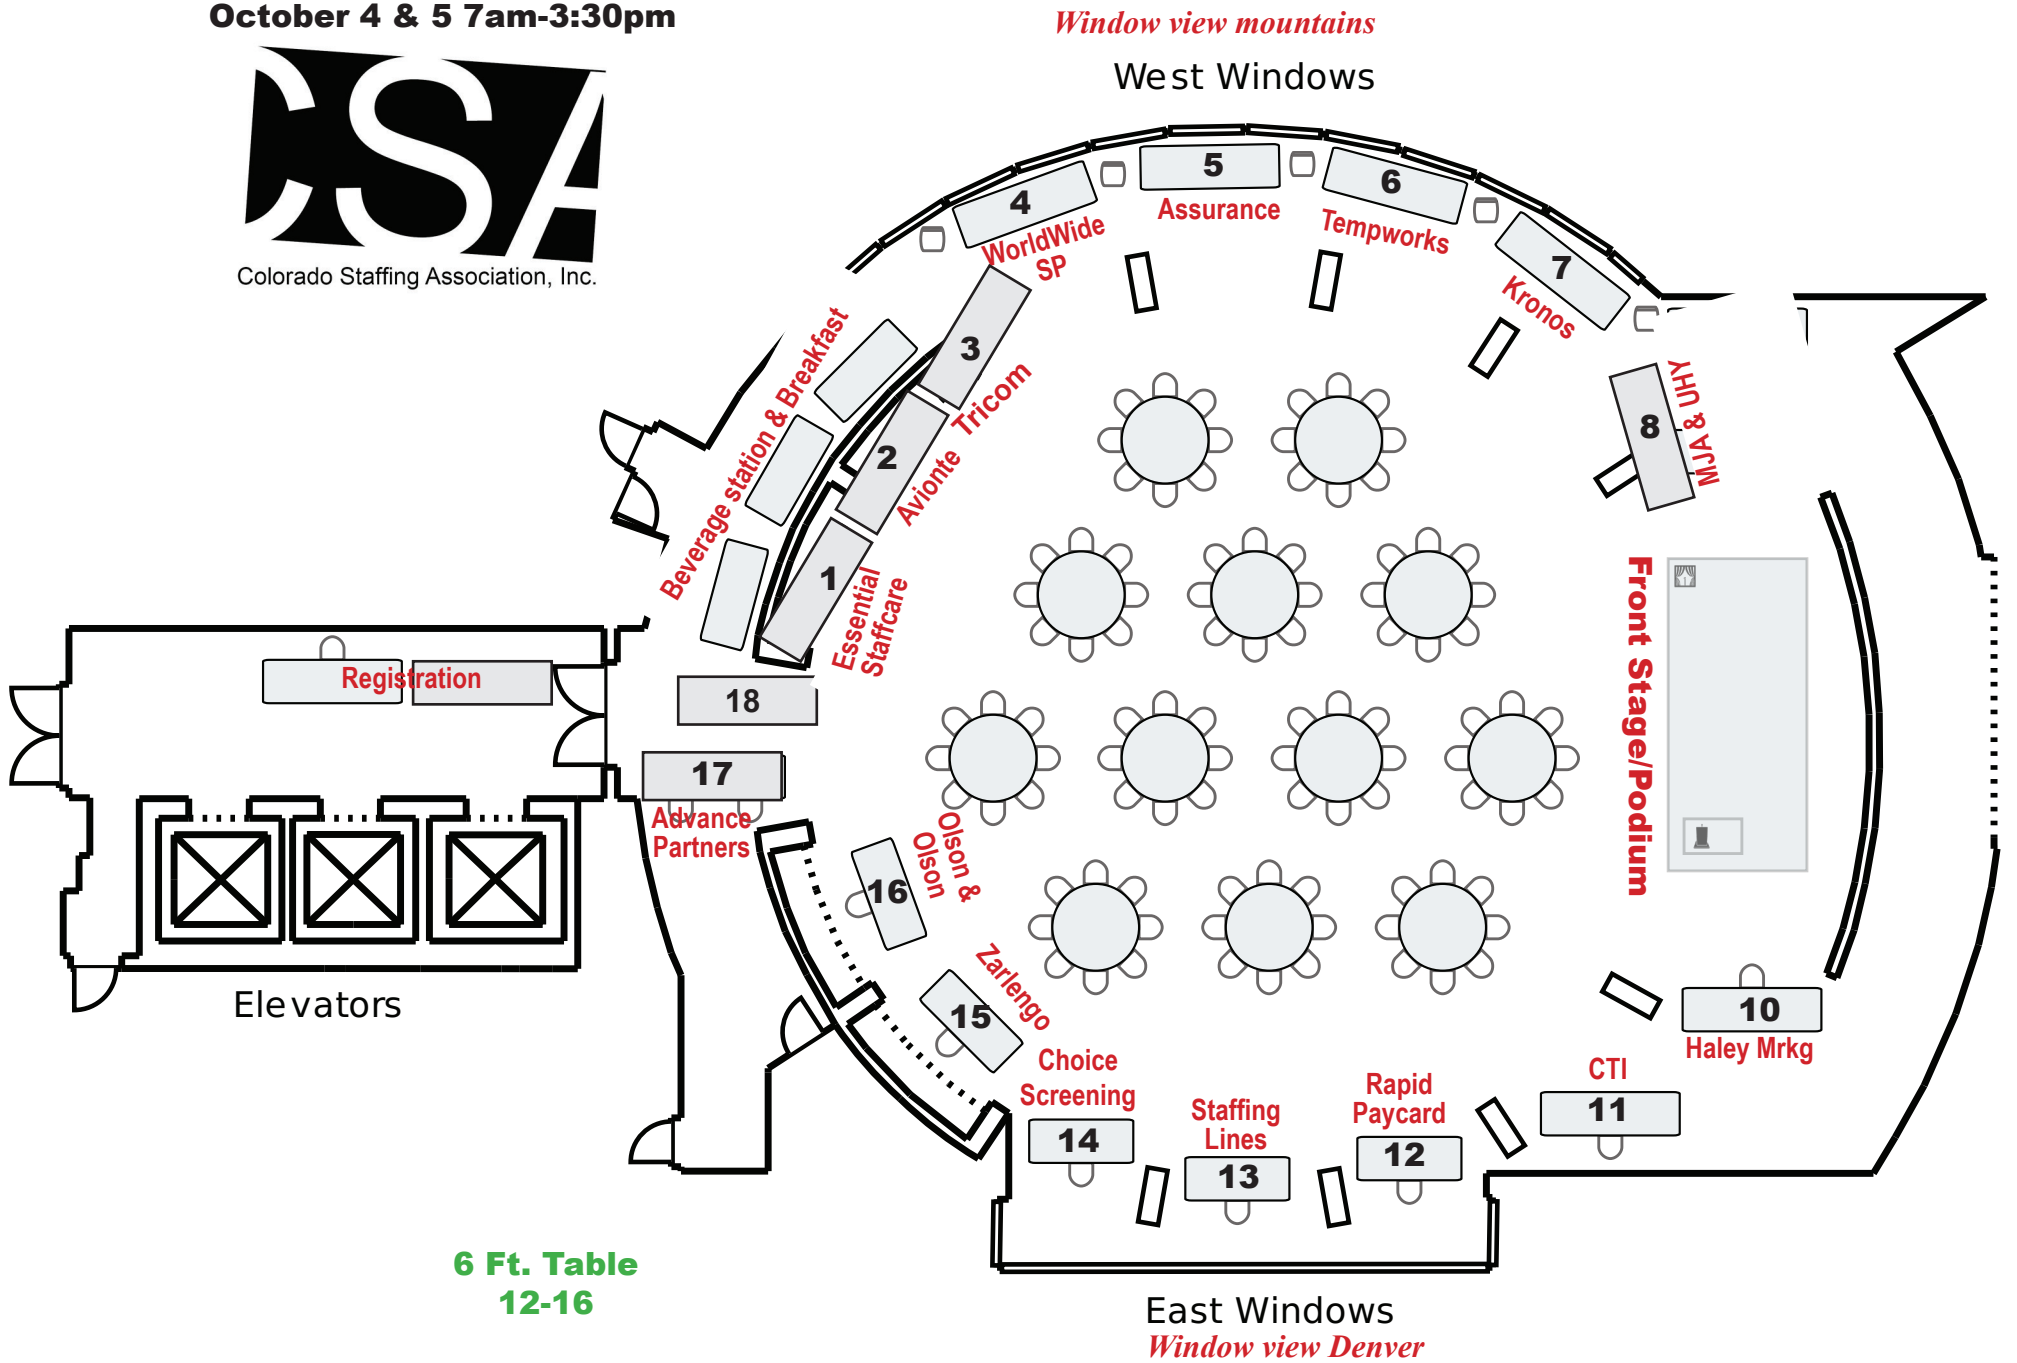

Marriott Courtyard - Cherry Creek
Skyline Ballroom 11th Floor
October 4 & 5 7am-3:30pm

Colorado Staffing Association, Inc.

6 Ft. Table
12-16